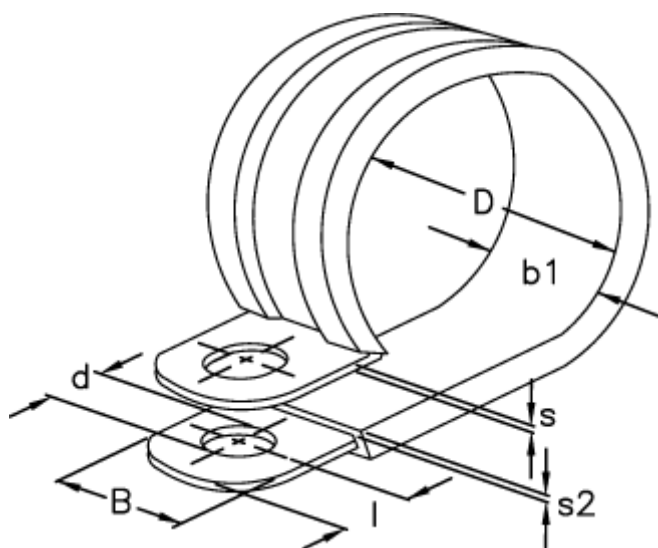

Article number: 029456112027

Description: Norma pipe retaining clip
RLGU 1. 27/12 W1

Measures

b1	= 15.0
d	= 6.4
Diameter D	= 27
l	= 6
s	= 0.8
s2	= 1.2
Width B	= 12